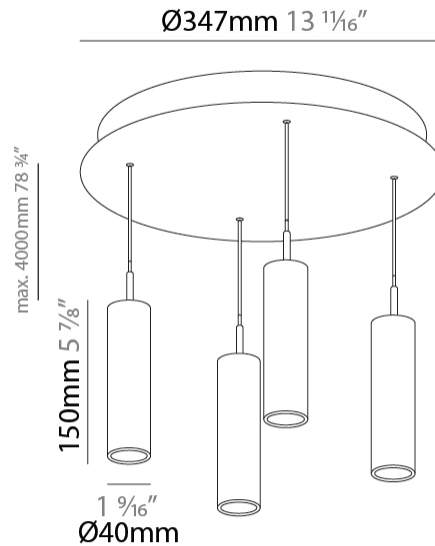

GENERAL

Series: G-Mini Round
Subseries: G-Mini Round Hangover
Partner: Prolicht
Division: Architectural
Installation: Suspension
Product Type: Clusters
Mounting Location: Ceiling
Light Distribution: Direct

PHYSICAL

Shape: Cylinder
Diameter (mm): 347
Diameter (in): 13 11/16
Height (mm): 150
Height (in): 5 7/8
Fixture Finish: SSR / BKV / CWI / CRY / HAB / UFT / ITA / RUA / FTG / MYG / LOD / PUS / FRO / FUP / KIA / POP / BLS / SPG / MEY / GOH / CHC / COM / ABZ / JAG / OBR / MOS / ROR
Accent Finish: NOF / COP / MIR / SSS
Fixture Material: Extruded Aluminum / Steel
Cable Details: 2000mm/78 3/4" / 4000mm/157 1/2" - Cable, Black, Green, Orange, Red, White

ELECTRICAL

Lamp Type: LED (Zhaga Standard)
Input Wattage (W): 39
Total Output Wattage (W): 35.4
Dimming: Non-Dimmable
Driver Included: Yes
Driver Location: Integrated
Driver Type: Constant Current - Universal
Driver Class: Class 2
Input Voltage (V): 120 - 277

LED

Color Temperature (°K): 2700 / 3000 / 3500 / 4000
Max. Delivered Lumen (lm): 2776 / 2904 / 3012 / 3080
Nominal Lumen (lm): 3878 / 4056 / 4206 / 4301
CRI: >90 CRI
Lamp Life (hrs): 50000

OPTICAL

Beam Angle: 40 / 52

RATINGS AND CERTIFICATIONS

Certified By: Certified for North American Standards
IP rating: IP20