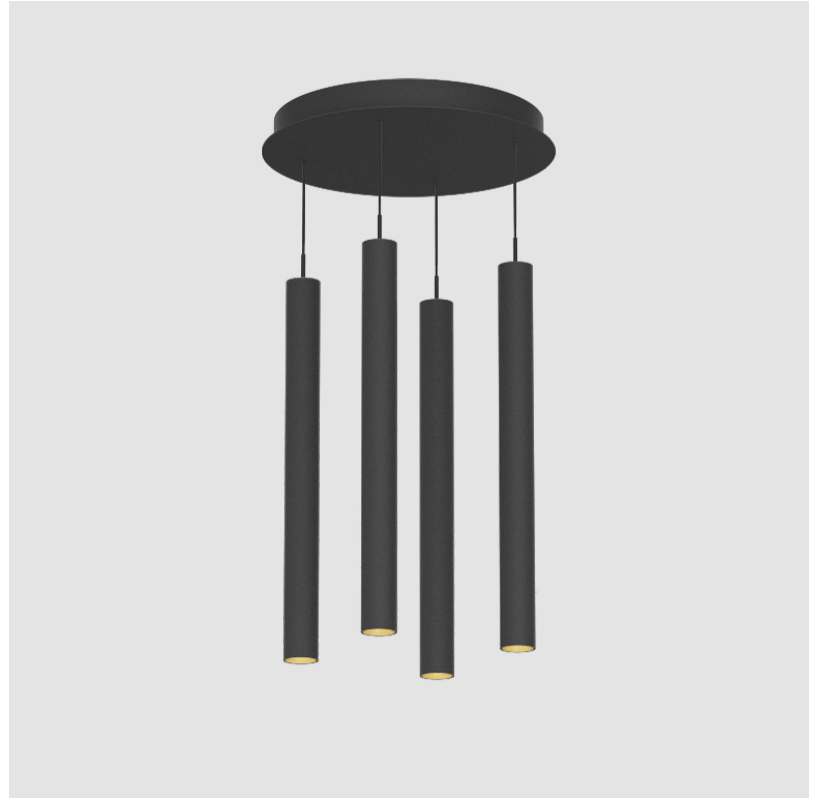

GENERAL

Series: G-Mini Round
Subseries: G-Mini Round Hangover
Partner: Prolicht
Division: Architectural
Installation: Suspension
Product Type: Clusters
Mounting Location: Ceiling
Light Distribution: Direct

PHYSICAL

Shape: Cylinder
Diameter (mm): 347
Diameter (in): 13 11/16
Height (mm): 450
Height (in): 17 11/16
Fixture Finish: SSR / BKV / CWI / CRY / HAB / UFT / ITA / RUA / FTG / MYG / LOD / PUS / FRO / FUP / KIA / POP / BLS / SPG / MEY / GOH / CHC / COM / ABZ / JAG / OBR / MOS / ROR
Accent Finish: NOF / COP / MIR / SSS
Fixture Material: Extruded Aluminum / Steel
Cable Details: 2000mm/78 3/4" / 4000mm/157 1/2" - Cable, Black, Green, Orange, Red, White

ELECTRICAL

Lamp Type: LED (Zhaga Standard)
Input Wattage (W): 39
Total Output Wattage (W): 35.4
Dimming: Non-Dimmable
Driver Included: Yes
Driver Location: Integrated
Driver Type: Constant Current - Universal
Driver Class: Class 2
Input Voltage (V): 120 - 277

LED

Color Temperature (°K): 2700 / 3000 / 3500 / 4000
Max. Delivered Lumen (lm): 2776 / 2904 / 3012 / 3080
Nominal Lumen (lm): 1840 / 1949 / 2057 / 2112
CRI: >90 CRI
Lamp Life (hrs): 50000

OPTICAL

Beam Angle: 40 / 52

RATINGS AND CERTIFICATIONS

Certified By: Certified for North American Standards
IP rating: IP20