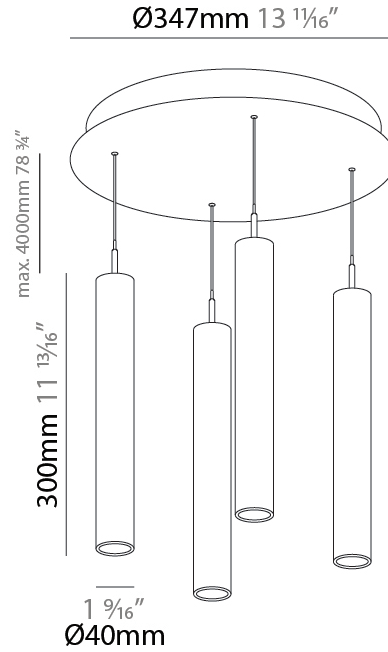

GENERAL

Series: G-Mini Round
Subseries: G-Mini Round Hangover
Partner: Prolicht
Division: Architectural
Installation: Suspension
Product Type: Clusters
Mounting Location: Ceiling
Light Distribution: Direct

PHYSICAL

Shape: Cylinder
Diameter (mm): 347
Diameter (in): 13 11/16
Height (mm): 300
Height (in): 11 13/16
Fixture Finish: SSR / BKV / CWI / CRY / HAB / UFT / ITA / RUA / FTG / MYG / LOD / PUS / FRO / FUP / KIA / POP / BLS / SPG / MEY / GOH / CHC / COM / ABZ / JAG / OBR / MOS / ROR
Accent Finish: NOF / COP / MIR / SSS
Fixture Material: Extruded Aluminum / Steel
Cable Details: 2000mm/78 3/4" / 4000mm/157 1/2" - Cable, Black, Green, Orange, Red, White

ELECTRICAL

Lamp Type: LED (Zhaga Standard)
Input Wattage (W): 39
Total Output Wattage (W): 35.4
Dimming: Non-Dimmable
Driver Included: Yes
Driver Location: Integrated
Driver Type: Constant Current - Universal
Driver Class: Class 2
Input Voltage (V): 120 - 277

LED

Color Temperature (°K): 2700 / 3000 / 3500 / 4000
Max. Delivered Lumen (lm): 2776 / 2904 / 3012 / 3080
Nominal Lumen (lm): 3878 / 4056 / 4206 / 4301
CRI: >90 CRI
Lamp Life (hrs): 50000

OPTICAL

Beam Angle: 40 / 52

RATINGS AND CERTIFICATIONS

Certified By: Certified for North American Standards
IP rating: IP20